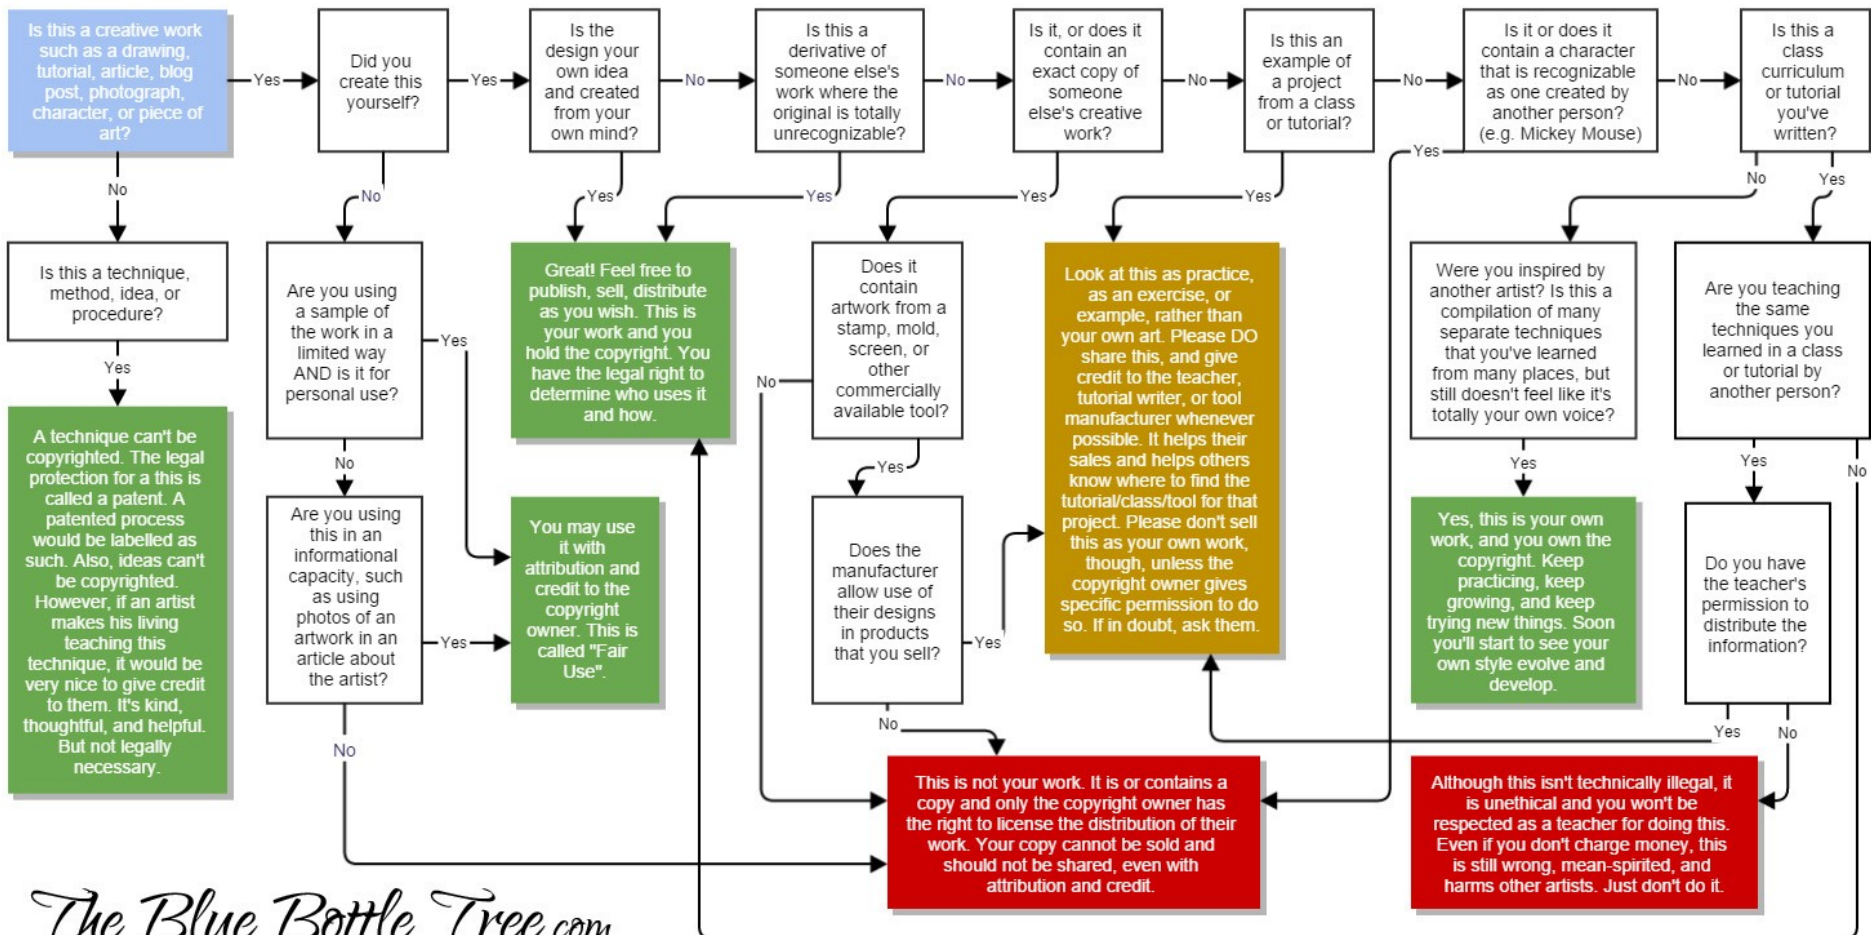

Copyright Guidelines for Crafters & Hobbyists

Copyright is confusing. This graphic is intended as a general guideline and overview of the most commonly encountered copyright dilemmas for crafters and hobbyists today.

The Blue Bottle Tree.com

Copyright © 2014, Ginger Davis Allman.

This work is licensed under a Creative Commons Attribution-NonCommercial-NoDerivs 4.0 International License. This means you can share this infographic, without altering or modifying it, as long as you include attribution. Please credit: Ginger Davis Allman, www.TheBlueBottleTree.com. Thank you!